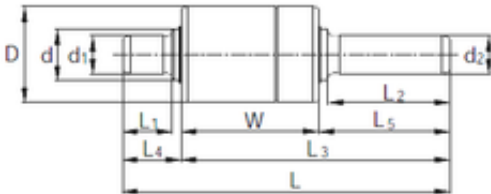

## KBC RW306202 Complex Bearings

Bearing No. RW306202

RW306202 Bearing 2D drawings and 3D CAD models

Outer Diameter	30 mm
D	30 mm
d	15.918 mm
L4	16.5 mm
L5	54.256 mm
L2	51.65 mm
L3	93.15 mm
d1	12 mm
d2	12 mm
L	109.65 mm
L1	14.2 mm
W	38.894 mm