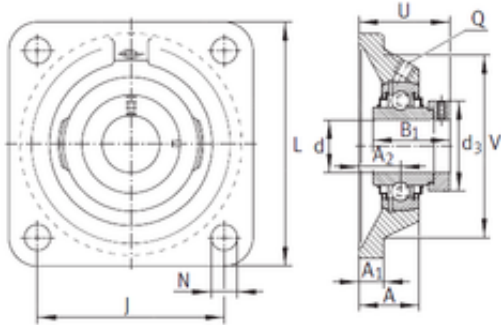

## INA RCJ25-N-FA125 Bearing Units

Bearing No. RCJ25-N-FA125

Bore Diameter	25 mm
d	25 mm
V	74 mm
U	46 mm
Thread (Q)	Rp1/8
d3	37,5 mm
A	29 mm
A1	11 mm
B1	44,5 mm
J	70 mm
L	95 mm
N	11,5 mm
A2	19 mm
Weight	0,82 Kg
Basic dynamic load rating (C)	14 kN
Category	Bearings
Inventory	0.0
Manufacturer Name	SCHAEFFLER GROUP
Minimum Buy Quantity	N/A
Weight / Kilogram	0.82
Product Group	M06110

RCJ25-N-FA125 Bearing 2D drawings and 3D CAD models